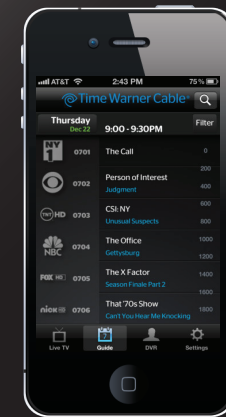

Programming is subject to availability in your area and the video package to which you subscribe. Not all equipment supports all services. To receive all services, Preferred TV, remote and lease of a digital Set-Top Box are required. Some functions require compatible Set-Top Box or DVR. Depending on your reception device, you may need additional equipment provided by Time Warner Cable to access certain channels to which you subscribe. For example, some channels require a digital Set-Top Box, Digital Adapter, or a CableCARD™ installed in a customer-owned Unidirectional Digital Cable Product ("UDCP"); others require a digital Set-Top Box or a CableCARD™-equipped UDCP used in conjunction with a Tuning Adapter. Visit timewarnercable.com for more information. TWC TV® requires Standard TV or higher. TWC authorized modem required for in-home viewing and WiFi connection required for out-of-home viewing. Requires iOS 6, Android 2.3 or Kindle Fire HD/HDX. Some functions require compatible Set-Top Box or DVR. Programming is subject to availability in your area and the video package to which you subscribe. Not all equipment supports all services. All services may not be available in all areas. Subject to change without notice. Some restrictions apply. All trademarks remain the property of their respective owners. ©2015 Time Warner Cable Enterprises, LLC. All Rights Reserved. Time Warner Cable and the eye/ear logo are trademarks of Time Warner Inc. Used under license.

TURN YOUR DEVICES INTO TVS AT HOME OR ON-THE-GO.

With the TWC TV® app, you can watch up to 300 live channels and 5,000 On Demand shows and movies on virtually any device, anywhere in your home. And now you can even catch select live TV and On Demand choices when you're away from home.

CHANNEL LINEUP
RALEIGH

SIMPLER. SMARTER. BETTER.

CHANNEL LINEUP

All channels shown in HD where available.

Your channels are organized by genre to make them easy to find.

100 Entertainment

200 News & Info

300 Sports